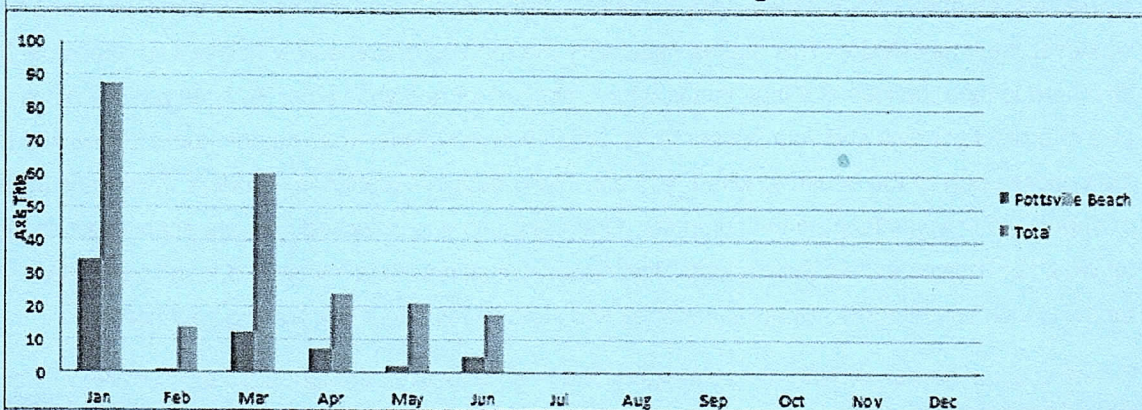

Pottsville Beach Area 11

Reported Crime Statistics for

Apr, May, Jun 2015

Assault: _____ 5 incidents.

Break and Enter: ____ 3 incidents.

Stolen Vehicles: ____ 0 incidents.

Stealing: _____ 3 incidents.

Malicious Damage: __ 3 incidents.

Help to reduce crime by reporting all incidents
no matter how minor. For non-urgent assistance
Police Assistance Line

131 444

Graph of Incidents Reported per Month 2015-Kingscliff Police Station